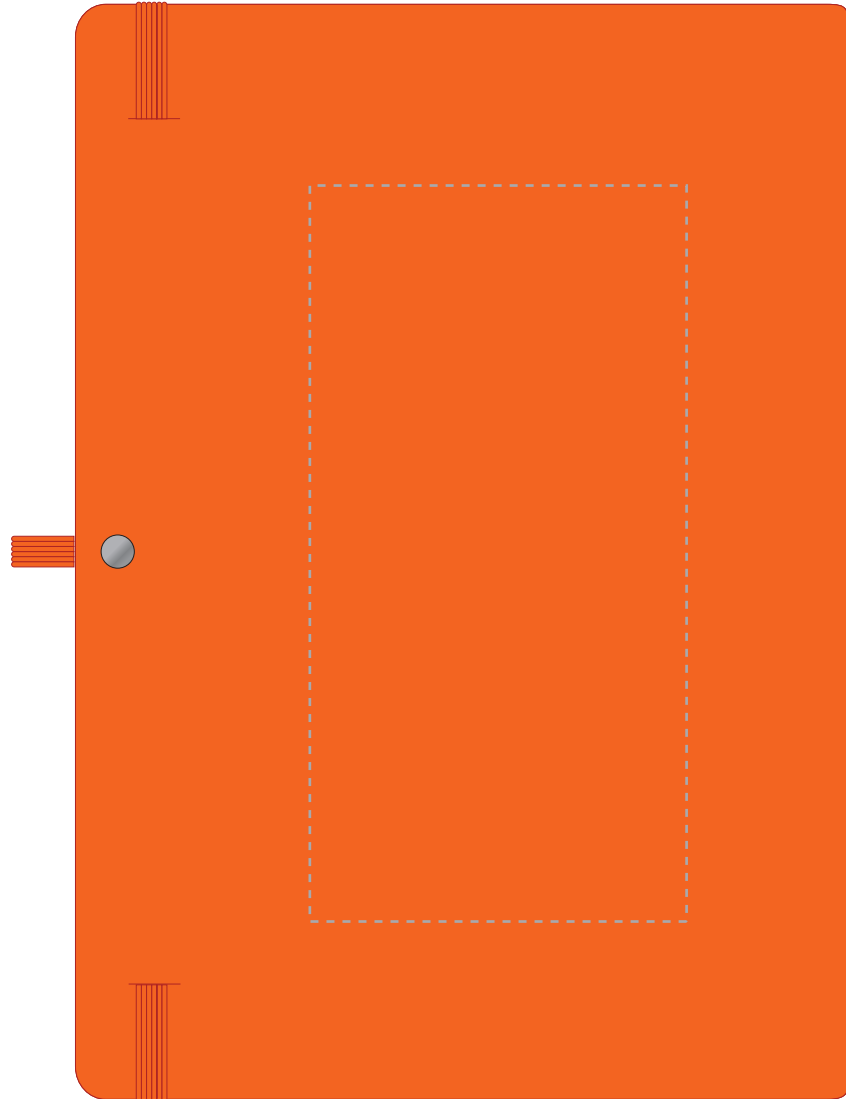

ARTWORK SCALE 50%
FrontProduct Image for visualisation
- colours may vary

- CENTRED TO PRINT AREA
- CENTRED TO NOTEBOOK

The dashed line is to demonstrate print area and will not appear on your printed item

Full colour printing

Due to the nature of the product the print position may vary by 2 - 3 mm

 ARTWORK SCALE 50%
 Back

- CENTRED TO PRINT AREA
- CENTRED TO NOTEBOOK

The dashed line is to demonstrate print area and will not appear on your printed item